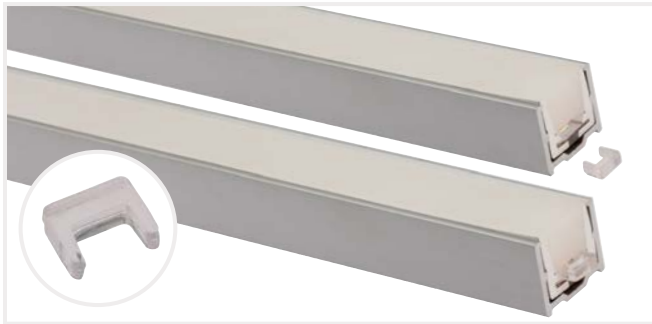

SIMPLY insert, slide, and snap!

All necessary installation components come standard, so there's no need to purchase expensive accessories to complete a job. Each unit includes 2" (51 mm) cutmarks for precision customization. A preinstalled 10' (3 m) power feed, splice connectors, end caps, and all necessary accessories are included too.

Channel mount option

SRP STRIP LIGHT ACCESSORIES	
Model	Description
SRP-CHN	Aluminum Mounting Channel (3-pack)
SRP-MNT	Hardscape Mount
SRP-CONNECT*	Accessory/Connector Bag
SRP-CONNECT-RGBW**	Accessory/Connector Bag RGBW
SRP-CUT	SRP Cutting Tool