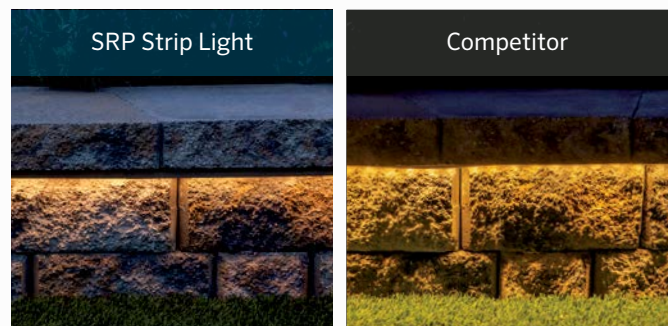

SRP Strip Light

Seamless installation, unmatched performance

FXLuminaire®

The innovative construction of SRP Strip Lights vastly simplifies installation — *even if you've never done it before.*

Key Benefits

- Extruded silicone body reduces hot spots, produces soft light distribution, and protects against harsh environments
- Silicone-encased LEDs deliver a soft, diffused light distribution for top performance in a range of applications
- A high IP65 rating ensures dust-proof and water-resistant performance

SRP WHITE Strip Light

Highly versatile SRP Strip Lights make it easier than ever to illuminate stair ledges, outdoor patios, hardscape elements, and more.

Features

- 12 VAC power ensures compatibility with any low-voltage lighting transformer
- Two color temperature options offer a warm (2,700K) or soft (3,000K) look
- 10' (3.1 m) and 40' (12.2 m) lengths
- Preinstalled 10' (3.1 m) power feed
- Compatible with Luxor® Low-Voltage CUBE (LCM-LV) for zoning and dimming capabilities