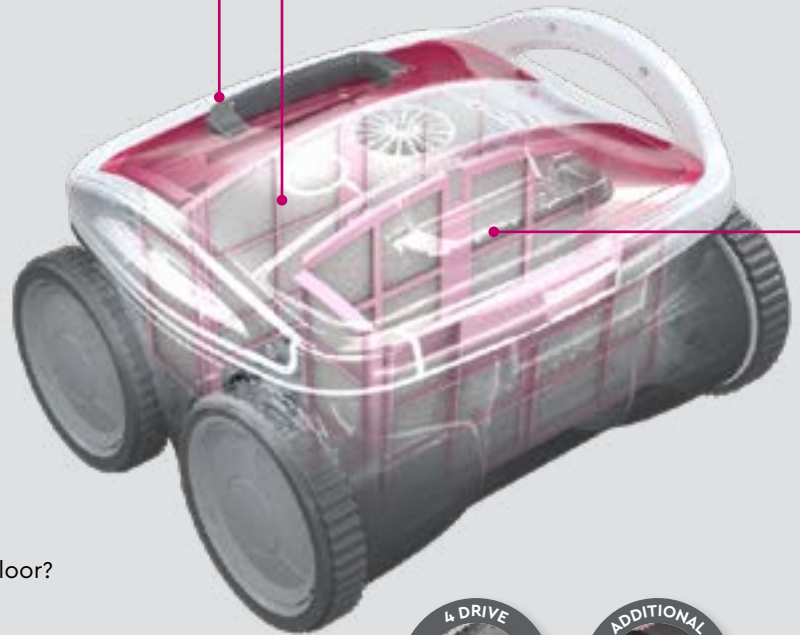

4 drive brushes + additional rotating brush

The 4 drive brushes dislodge deposits to leave the surface perfectly clean. The additional rotating brush ensures impeccable cleaning of the pool floor. "BWT clean!"