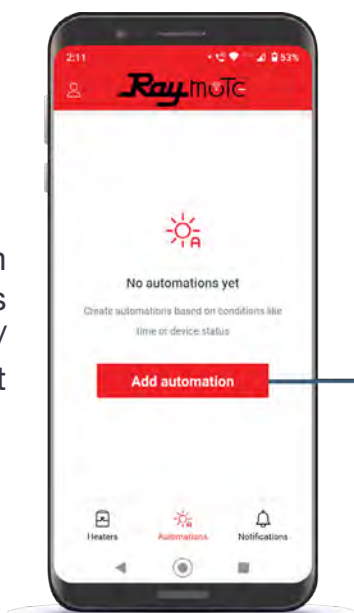

AVIA with the Protégé VSP.

CONTROL FROM ANYWHERE

AVIA™

+ Raymote™

You can also control your AVIA settings from across the street — or across town — right from your phone. Whether adjusting the pool temperature or checking on other pool functions, it's all possible through your Raymote remote Wi-Fi connection.

24/7 Access

Remotely monitor your pool or spa heaters from anywhere, anytime, with touch-of-a-button access.

Stay Informed

Real-time updates notify you of any service or maintenance needs so your heater and pool are always ready to be used.

Smart Automation

AVIA's smart automation system within the Raymote App makes it easy to manage your pool/spa and keep it at the perfect temperature.

Download the free Raymote Mobile App today!

Download on the
App Store