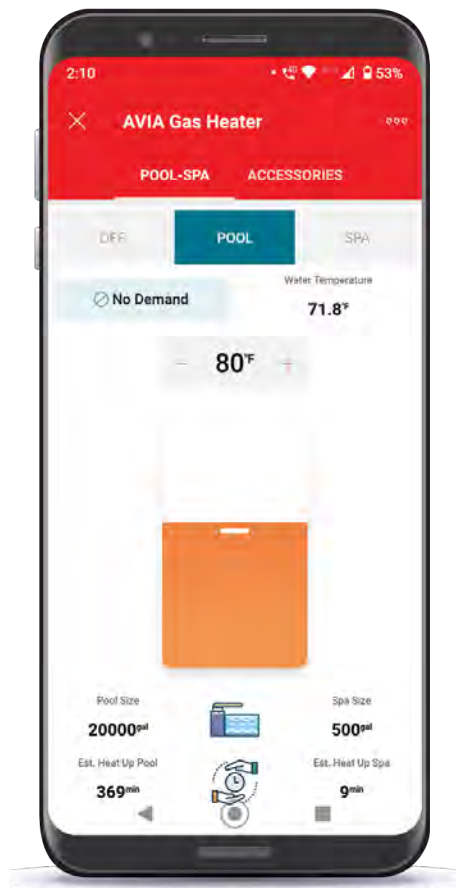

AVIA with the Protégé VSP.

CONTROL FROM ANYWHERE

AVIA™

+ Raymote™

You can also control your AVIA settings from across the street — or across town — right from your phone. Whether adjusting the pool temperature or checking on other pool functions, it's all possible through your Raymote remote Wi-Fi connection.