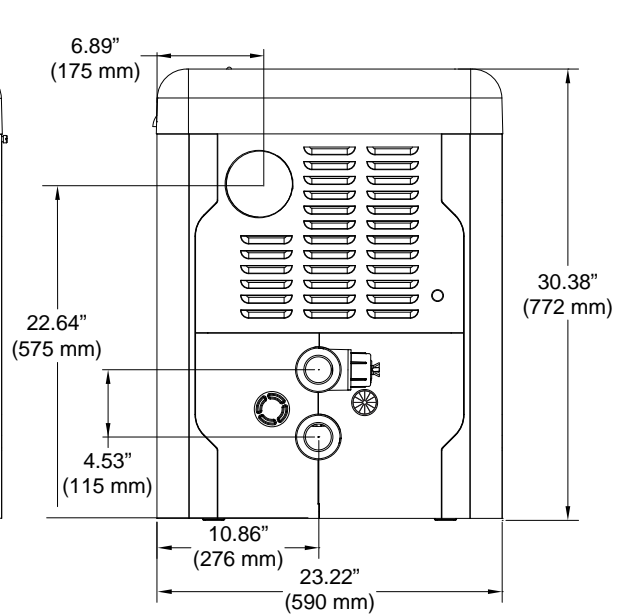

GET IT ON
Google Play

POOL & SPA HEATER

MODELS 264 & 404

FRONT

LEFT SIDE

RIGHT SIDE

Model No.	MBTUH Input (kWh)	Combustion Air ø in. (mm)	Flue ø in. (mm)	Gas Conn.	Water Conn.	Unit Weight lbs. (kg)	Shipping Weight lbs. (kg)
264	264 (77.4)	4 (101.6)	4 (101.6)	3/4" NPT	2" Buttress	135 (61.2)	155 (70.2)
404	399 (116.9)	4 (101.6)	4 (101.6)	3/4" NPT	2" Buttress	135 (61.2)	155 (70.2)