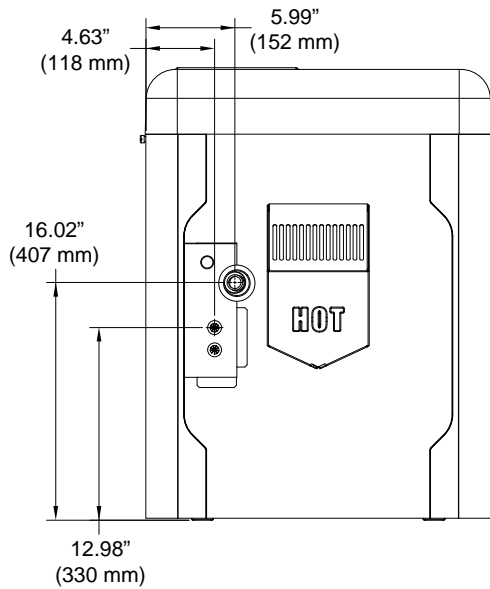

GET IT ON
Google Play

POOL & SPA HEATER

MODELS 264 & 404

FRONT

LEFT SIDE

RIGHT SIDE

Model No.	MBTUH Input (kWh)	Combustion Air ø in. (mm)	Flue ø in. (mm)	Gas Conn.	Water Conn.	Unit Weight lbs. (kg)	Shipping Weight lbs. (kg)
264	264 (77.4)	4 (101.6)	4 (101.6)	3/4" NPT	2" Buttress	135 (61.2)	155 (70.2)
404	399 (116.9)	4 (101.6)	4 (101.6)	3/4" NPT	2" Buttress	135 (61.2)	155 (70.2)