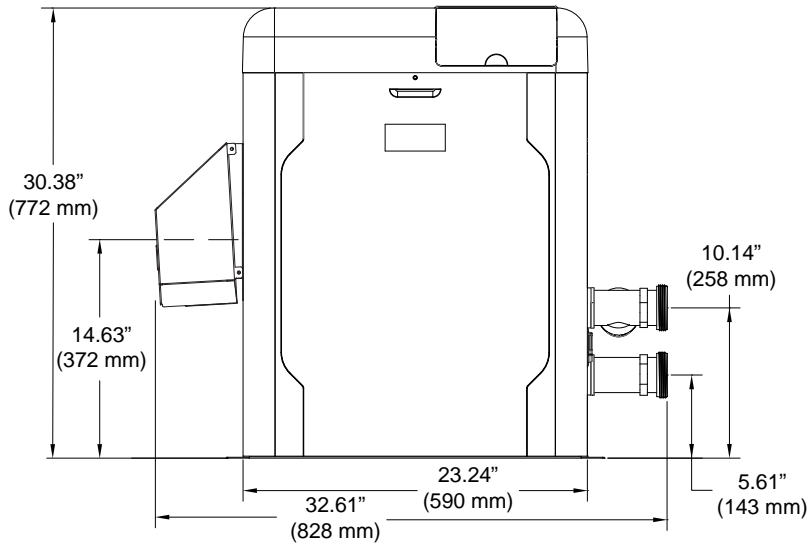

GET IT ON
Google Play

POOL & SPA HEATER

MODELS 264 & 404

FRONT

LEFT SIDE

RIGHT SIDE

Model No.	MBTUH Input (kWh)	Combustion Air ø in. (mm)	Flue ø in. (mm)	Gas Conn.	Water Conn.	Unit Weight lbs. (kg)	Shipping Weight lbs. (kg)
264	264 (77.4)	4 (101.6)	4 (101.6)	3/4" NPT	2" Buttress	135 (61.2)	155 (70.2)
404	399 (116.9)	4 (101.6)	4 (101.6)	3/4" NPT	2" Buttress	135 (61.2)	155 (70.2)