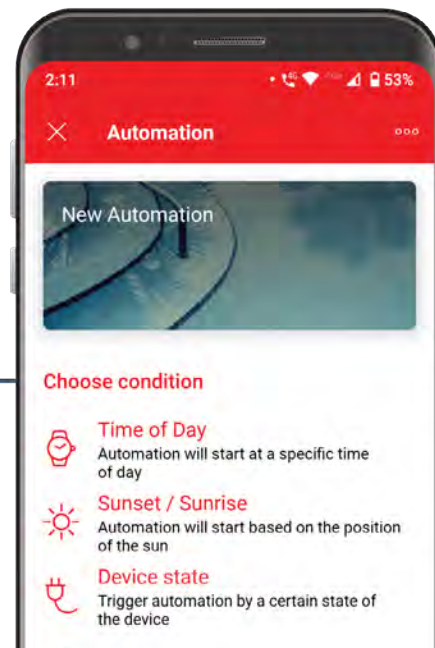

AVIA with the Protégé VSP.

CONTROL FROM ANYWHERE

AVIA™

+ Raymote™

You can also control your AVIA settings from across the street — or across town — right from your phone. Whether adjusting the pool temperature or checking on other pool functions, it's all possible through your Raymote remote Wi-Fi connection.

24/7 Access

Remotely monitor your pool or spa heaters from anywhere, anytime, with touch-of-a-button access.

Stay Informed

Real-time updates notify you of any service or maintenance needs so your heater and pool are always ready to be used.

Smart Automation

AVIA's smart automation system within the Raymote App makes it easy to manage your pool/spa and keep it at the perfect temperature.

Download the free Raymote Mobile App today!

Download on the
App Store