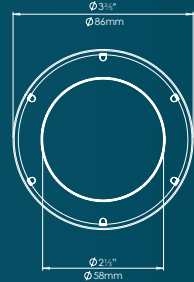

Plug Design

- Detachable design for plug and play
- Over molded design for dry connection
- Simple disconnection for servicing or winterizing

COLOR TOUCH TECHNOLOGY

Color Control

Control color, speed, brightness and modes

Wireless Touch

Wi-Fi Tablets and smartphones

Memory Recall

Remembers last color, speed and brightness

Auto Sync

Automatic sync of your PAL lights every time