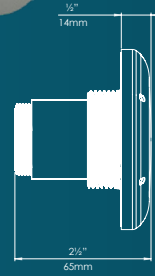

Plug Design

- Detachable design for plug and play
- Over molded design for dry connection
- Simple disconnection for servicing or winterizing

COLOR TOUCH TECHNOLOGY

Color Control

Control color, speed, brightness and modes

Wireless Touch

Wi-Fi Tablets and smartphones

Memory Recall

Remembers last color, speed and brightness

Auto Sync

Automatic sync of your PAL lights every time