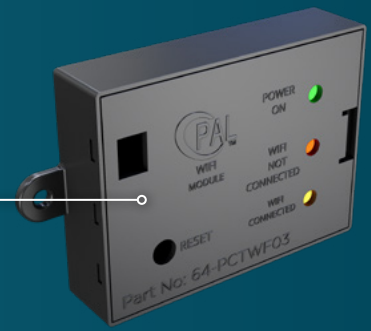

EVENGLOW

PCR-3D LED LIGHT CONTROLLER

Multi-Color Remote Control Transformer with OEM Cloning
& Optional Wi-fi for Pools & Spas

REMOTE CONTROL

16 MILLION COLORS

BRIGHTNESS CONTROL

COLOR MEMORY

APP REMOTE CONTROL

WIFI COMPATIBLE

NETWORK CONTROL

TIMER CONTROL

Using PAL Multi-Color Transformer only

Using PAL Multi-Color Wi-Fi Transformer only

Wi-Fi Accessory**

- Connect transformer to your wifi network for control anywhere in the world
- Available for all PCR-3D versions.

**optional extra

GET THE APP

Power Rating

- PCR-3D available in 300W / 24V rating.

Installation

- Easy installation with pre-moulded ½" conduit adapters and additional knock-outs

*product images for illustrative purposes only
actual lighting colors and appearances may vary

PCR-3D DRIVER

- Single or Dual Zone
- Low Voltage 24V DC
- Fully serviceable and upgradeable
- Optional Wi-Fi
- UL Listed to UL676 Pool & Spa Lighting Class 2 LED Driver
- AS/NZ Approved

Remote Control

64-PCR-3D-300 PAL 300W Multi Color Remote Control Transformer 24VDC 24V / 300W