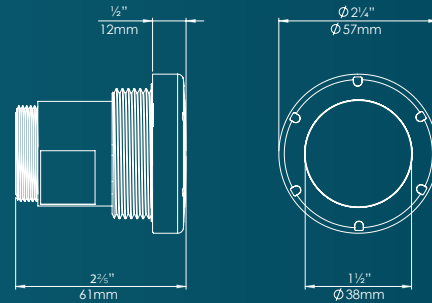

Light Body

- Engineering grade high performance thermoplastic with 40% glass for optimum heat transfer, strength and durability
- Extreme resistance to chemicals

Lens Design

- Excellent resistance to Swimming Pool chemicals
- Industry leading optical diffusion and light efficiency
- UV stable properties

Plug Design

- Detachable design for plug and play
- Over molded design for dry connection
- Simple disconnection for servicing or winterizing

Trim color options

COLOR TOUCH TECHNOLOGY

Color Control

Control color, speed, brightness and modes

Wireless Touch

Wi-Fi Tablets and smartphones

Memory Recall

Remembers last color, speed and brightness

Auto Sync

Automatic sync of your PAL lights every time