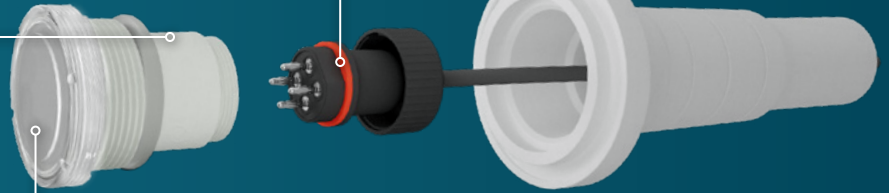

PAL TREO RETRO GLOBRITE REPLACEMENT

Nicheless LED Pool light with Color Touch Technology for Concrete, Fiberglass and Vinyl liner pools

REMOTE CONTROL

16 MILLION COLORS

BRIGHTNESS CONTROL

COLOR MEMORY

APP REMOTE CONTROL

Lens Design

- Excellent resistance to Swimming Pool chemicals
- Industry leading optical diffusion and light efficiency
- UV stable properties

Plug Design

- Detachable design for plug and play
- Over molded design for dry connection
- Simple disconnection for servicing or winterizing