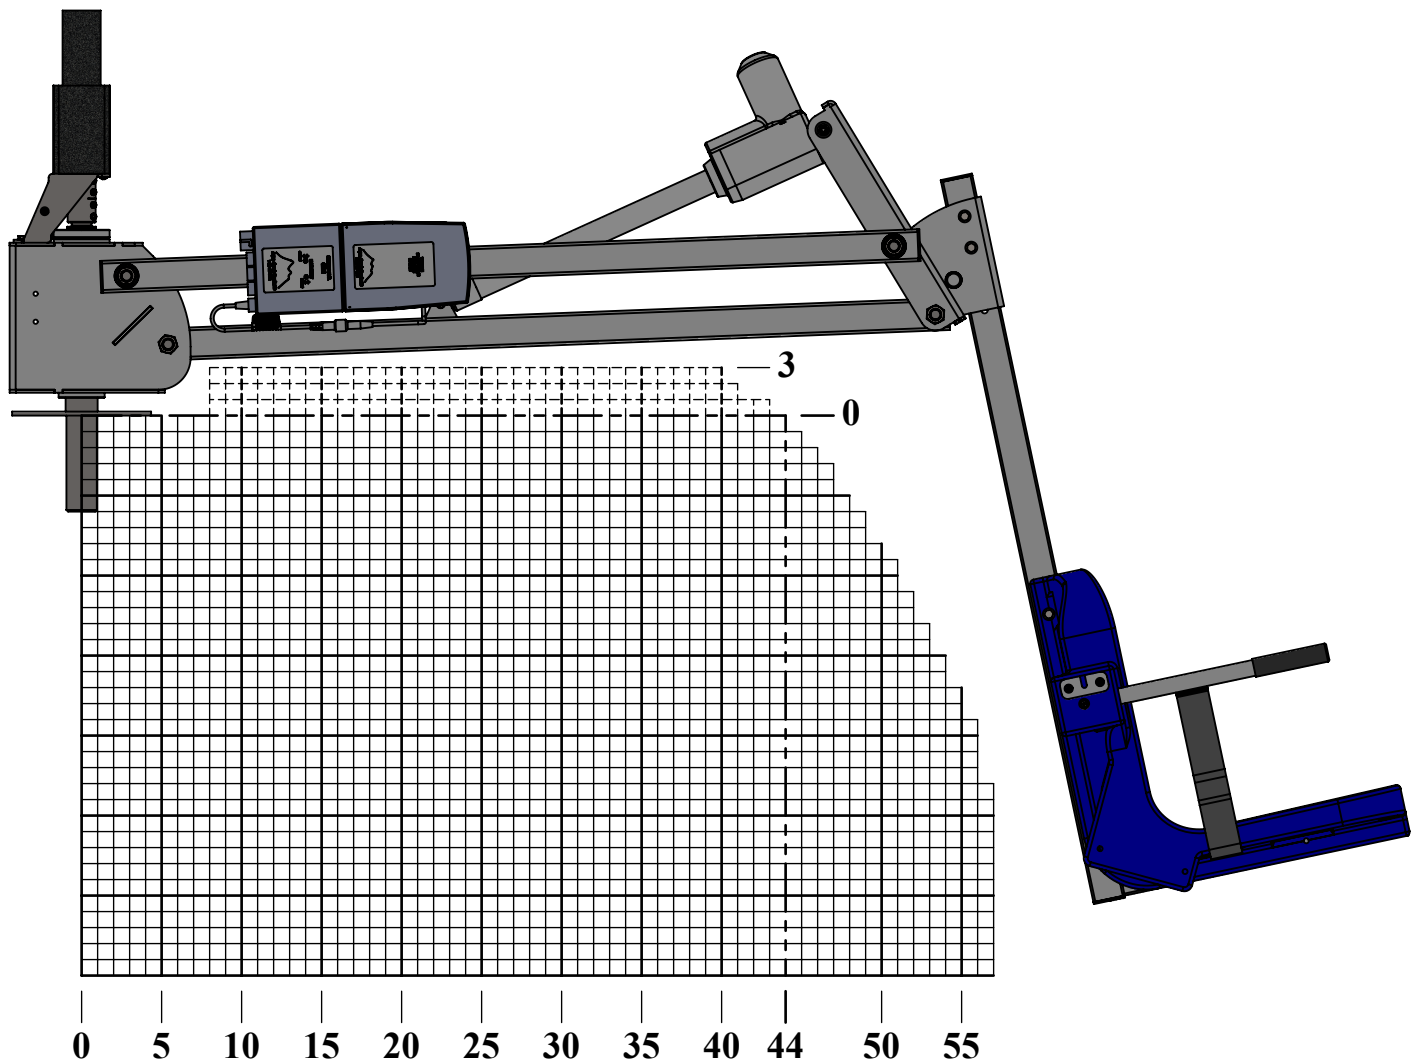

# MIGHTY 400 GRAPH CHART

MINIMUM ADA SETBACK = 24"  
 MAXIMUM ADA SETBACK = 44"

DRAW YOUR PROFILE ON THE GRAPH USING THE CENTER OF THE ANCHOR AS YOUR START POINT. ALL GRAPH LINES ARE IN 1" INCREMENTS.

9889 GARRYMORE LANE  
 MISSOULA, MT 59808  
 (406) 549-0769  
 FAX (406) 549-2602

NOTE:  
 \*SPECIFICATIONS ARE SUBJECT TO CHANGE WITHOUT NOTICE

PRODUCT:		<b>MIGHTY 400</b>	
PART #:		<b>F-MTY400</b>	
SCALE:	<b>1:12</b>	DATE:	<b>4/2/2019</b>
DRAWN BY:	<b>KR</b>	REVISION:	<b>A</b>