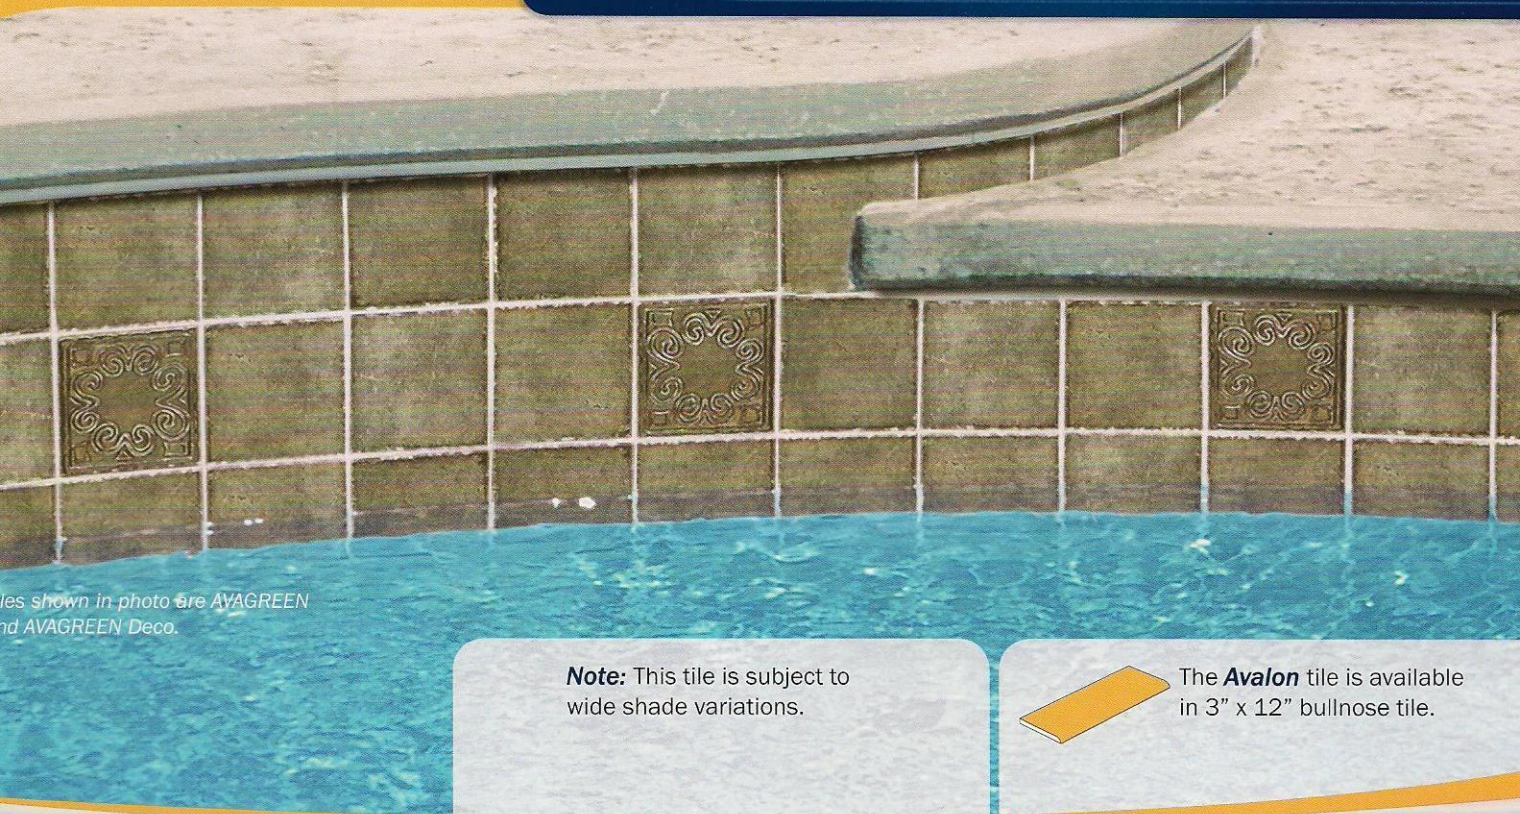

Size: 6" x 6", 2" x 2" & Deco
 6" x 6": 4 pcs. = 1.0 sq. ft. nominal
 2" x 2": 1 sht. = 1.0 sq. ft.

AVALON

Tiles shown in photo are AVAGREEN and AVAGREEN Deco.

Note: This tile is subject to wide shade variations.

The **Avalon** tile is available in 3" x 12" bullnose tile.

AVARUST Deco

AVABLUЕ Deco

AVATAN Deco

AVAGREEN Deco

AVARUST

AVABLUЕ

AVATAN